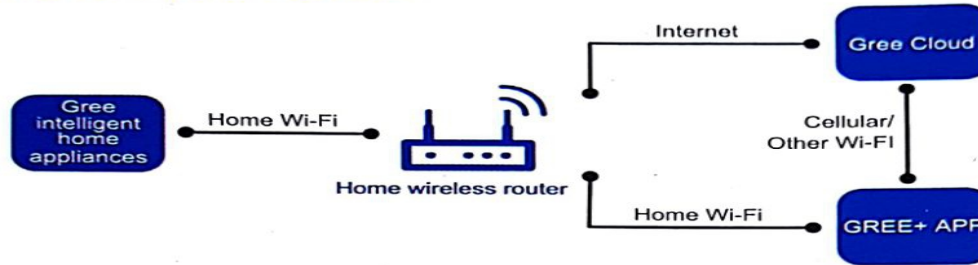

Modulul Gree WI-FI

Modulul Gree Wi-fi poate fi positionat in locuri diferite in functie de modelul aparatului.

BORA A5

VIOLA A3

U-CROWN

2

Aplicatia GREE+

GREE+ App Operation Manual

Control Flow Chart

Operating Systems

Requirement for User's smart phone:

iOS system
Support iOS7.0 and
above version

Android system
Support Android 4.4 and
above version

Download and installation

GREE+ App Download Linkage

Scan the QR code or search "GREE+" in the application market to download and install it. When "GREE+" App is installed, register the account and add the device to achieve long-distance control and LAN control of Gree smart home appliances.