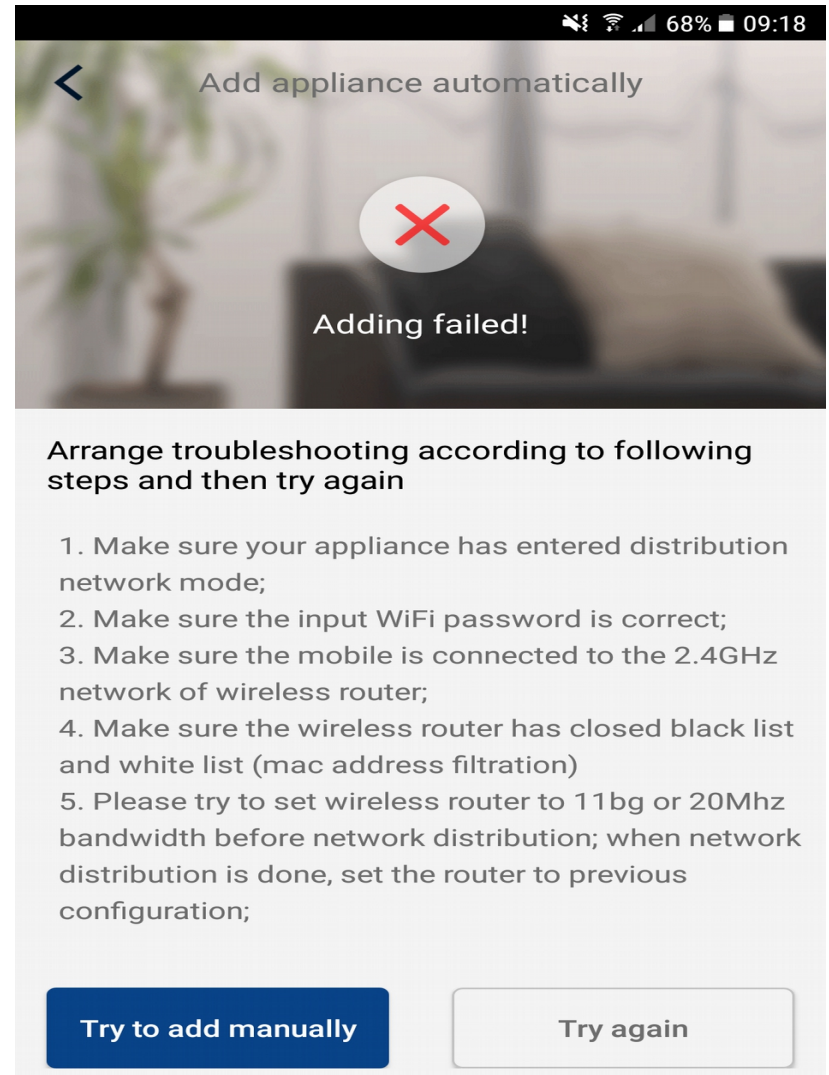

Daca dupa auto-cautarea aparatului, apare aceasta eroare, se incearca iar prin resetarea modulului, tinand apasate butoanele aferente fiecarului tip de telecomanda.