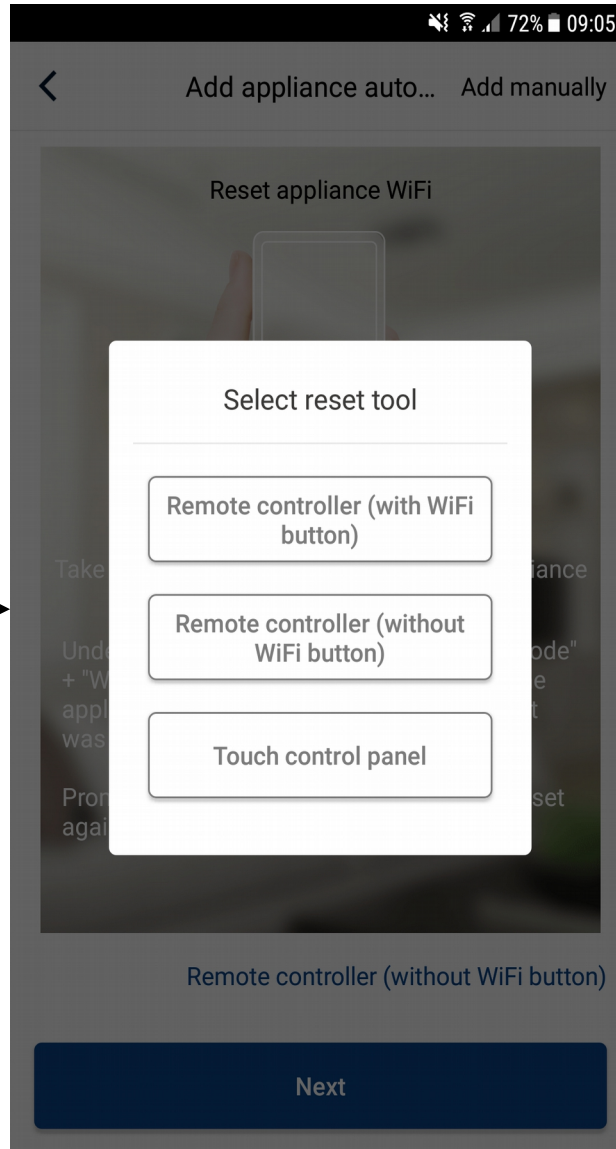

Aprobatii toate cererile aplicatiilor