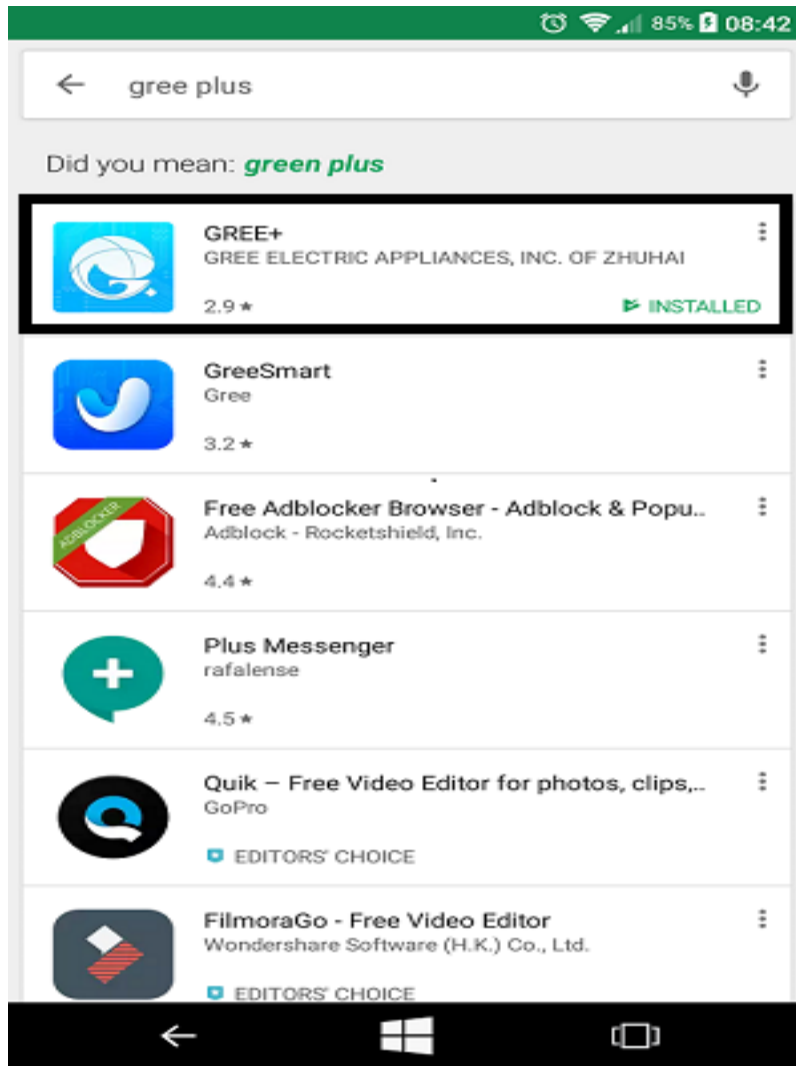

Aplicatia GREE+ in GOOGLE PLAY