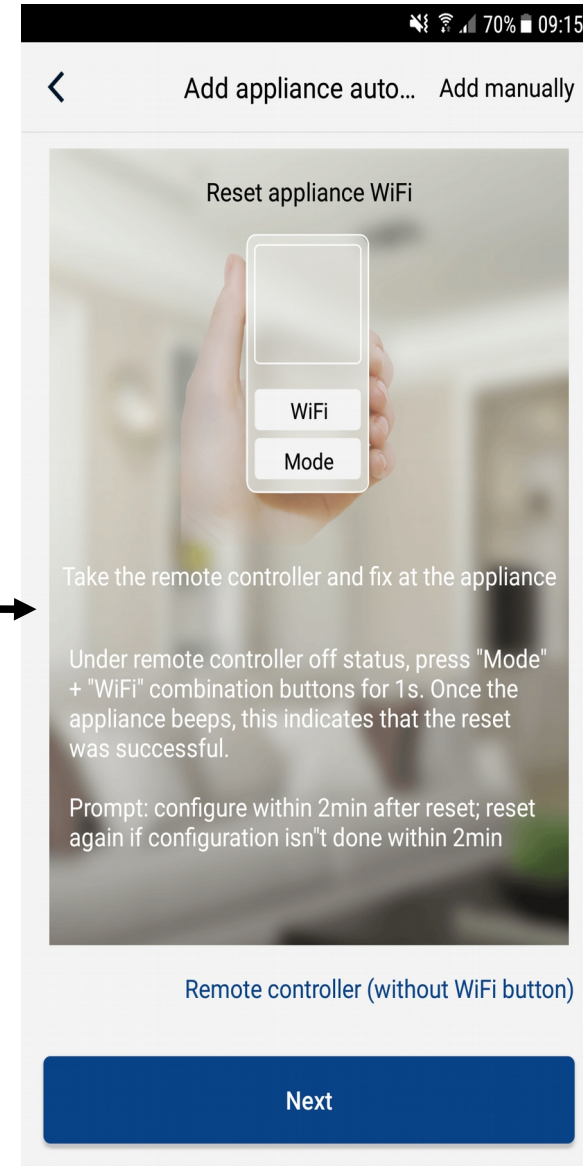

Aprobatii toate cererile aplicatiilor