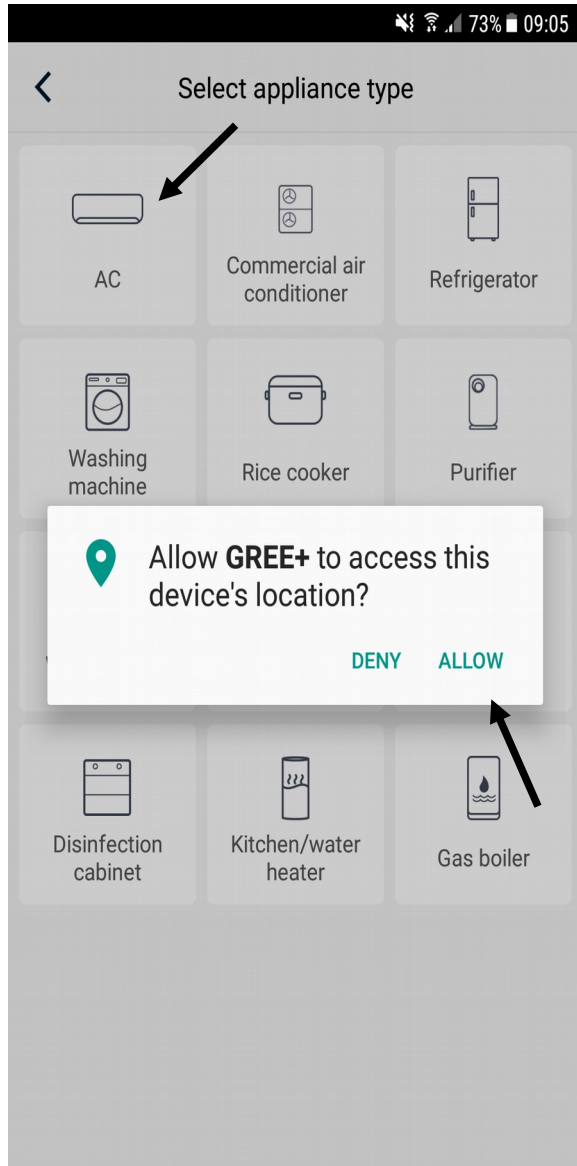

Aprobatii toate cererile aplicatiilor